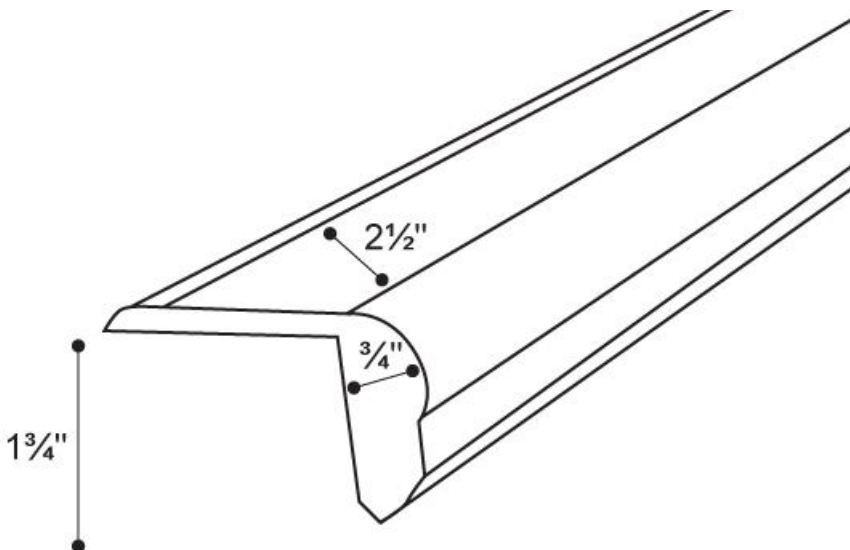

SPECIFICATION:

Housing : Low copper aluminum extrusion.

Installation:

Please review the installation instruction.

Electrical : Voltage : 120 / 277

Lamp : LED.

Driver : Wet location, electronic driver.

DIMENSIONS: