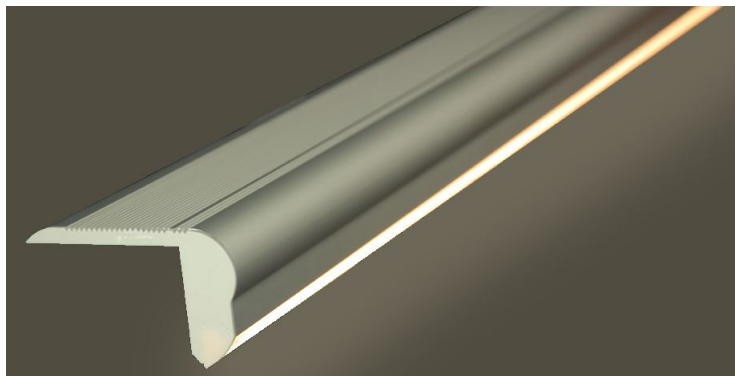

LUMUX

Project :	Type:
-----------	-------

Agency :

Distributor :

The stair extrusion is fabricated from high quality double-anodized aluminum with the LED as the light source. These units are for the out door and wet location applications. IP65 rated.

Specify this unit to illuminate stairs and in particular as a discreet lighting in movie theaters, nigh clubs, shops , restaurants and

This unit will enhance your design without using so many step lights in your project.

SPECIFICATION:

Housing : Low copper aluminum extrusion.

Installation:

Please review the installation instruction.

Electrical : Voltage : 120 / 277

Lamp : LED.

Driver : Wet location, electronic driver.

DIMENSIONS: