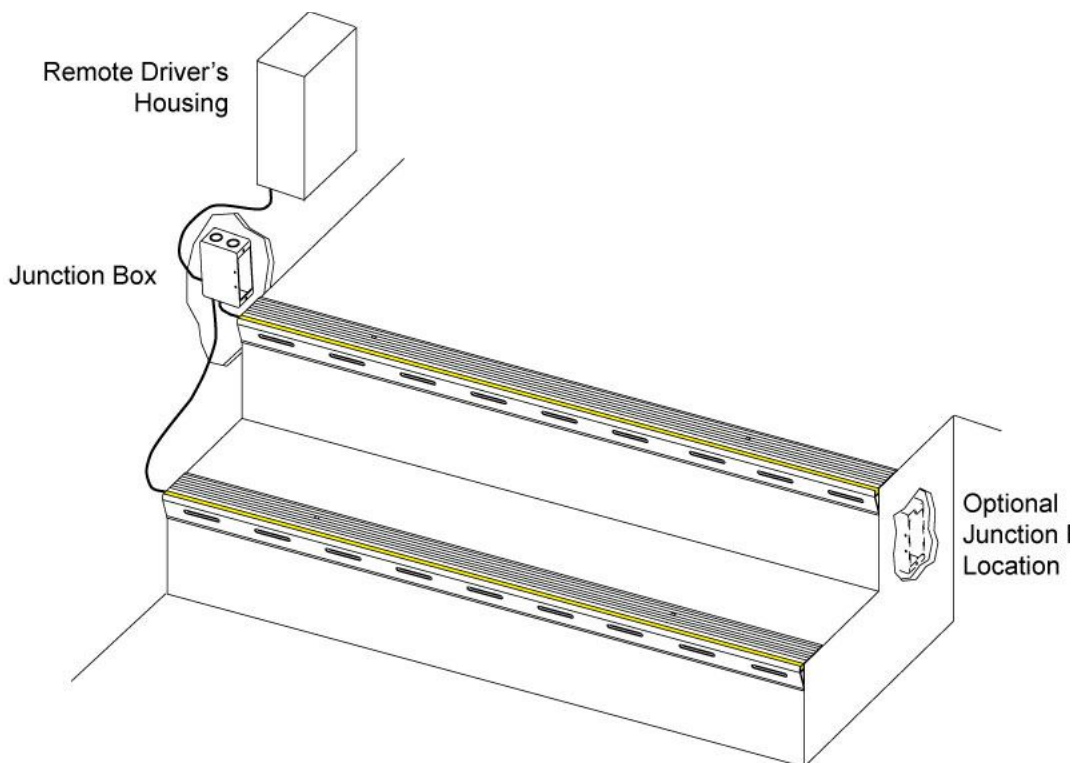

LUMUX

Date :

Project :

Type:

Agency :

Distributor :

ORDERING GUIDE:

ES2000/LED-color/Length

Output Lumen : 60 Lumen / ft
Voltage : 120/277
Beam Angle : 120 degree
CRI : 80
Power : 8 watt / ft.

Lumux - ES2000

PROJECT NOTES:

Lumux reserves the right to modify the above details to reflect changes in the cost of materials and/or design without prior notice.

Lumux Lighting Inc

877-895-5552

Rev :A

Drawing Number
ES2000