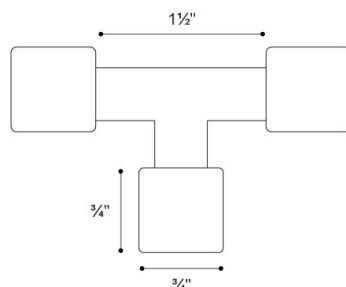

### FLL/ LED-Color / Length

Beam Angle : 120 degree

CRI : 90

Lumen output 60 / ft

Wattage : 2 watt / ft

Lumux - FLL

## Accessories :

FLL-Corner 1

FLL-Corner 2

FLL-Corner 3

FLL-Coupler

FLL-T

Lumux reserves the right to modify the above details to reflect changes in the cost of materials and/or design without prior notice.