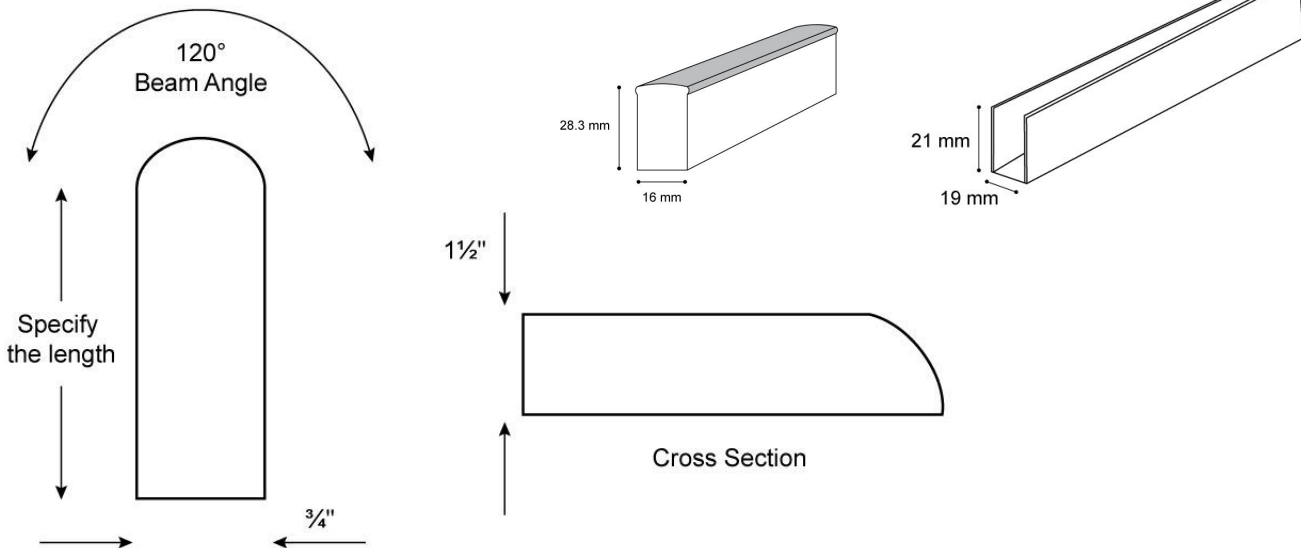

DIMENSIONS:

Lumux reserves the right to modify the above details to reflect changes in the cost of materials and/or design without prior notice.

Lumux - FLL

Lumux Lighting Inc	877-895-5552	Rev : A	Drawing Number FLL