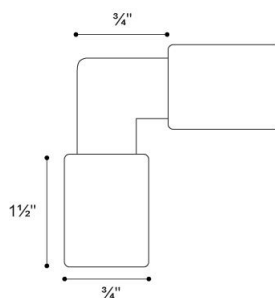

### FLL/ LED-Color / Length

Beam Angle : 120 degree

CRI : 90

Lumen output 60 / ft

Wattage : 2 watt / ft

Lumux - FLL

## Accessories :

FLL-Corner 1

FLL-Corner 2

FLL-Corner 3

FLL-Coupler

FLL-T

Lumux reserves the right to modify the above details to reflect changes in the cost of materials and/or design without prior notice.