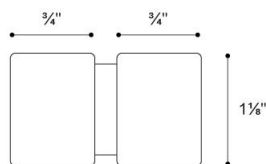

### FLL/ LED-Color / Length

Beam Angle : 120 degree

CRI : 90

Lumen output 60 / ft

Wattage : 2 watt / ft

Lumux - FLL

## Accessories :

FLL-Corner 1

FLL-Corner 2

FLL-Corner 3

FLL-Coupler

FLL-T

Lumux reserves the right to modify the above details to reflect changes in the cost of materials and/or design without prior notice.