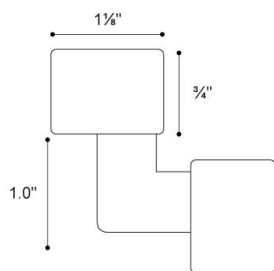

LUMUX

Project :	Type:

Agency :

Distributor :

ORDERING GUIDE:

Flame
Resistant

UV
Resistant

Solvents
Resistant

Saltwater
Resistant

IP 68
Protection

5 Year
Warranty

FLL/ LED-Color / Length

Beam Angle : 120 degree

CRI : 90

Lumen output 60 / ft

Wattage : 2 watt / ft

Lumux - FLL

Accessories :

FLL-Corner 1