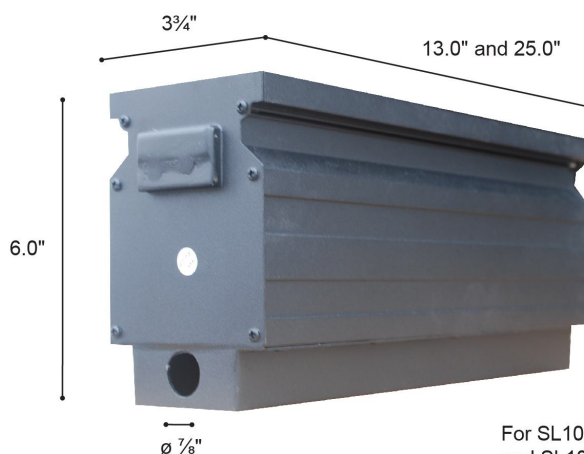

LUMUX

Date :

Project :

Type:

Agency :

Distributor :

ORDERING GUIDE:

SL1000-13"

11 watt

LED-Color

LED-CW 4000K
400 Lumen

Voltage

120/277

Finish

Stainless Steel

Option

Dimmable Driver

SL1000-20"

20 watt

LED-Color

LED-CW 4000K
852 Lumen

Voltage

120/277

Finish

Stainless Steel

Option

Dimmable Driver

*** LED has integral driver @ 120/ 277 volt.
The driver is non-dimmable. You could request dimmable driver as an option**

Lumux - SL1000

Light Distribution and ....

For SL1000-13SS
and SL1000-20SS

**Concrete Pour Box (CPX) for SL1000-13SS
and SL1000-20SS.**

Lumux reserves the right to modify the above details to reflect changes in the cost of materials and/or design without prior notice.

Lumux Lighting Inc

877-895-5552

Rev :D

**Drawing Number
SL1000**