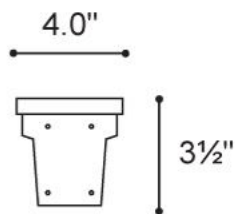

LUMUX

Project : Type:

Agency :

Distributor :

Description :

Recessed stainless steel grade 316 LED illuminated step light. These units could be specified for indoor or outdoor application in 13.0' or 20.0" length. Unit is provided with its own Rough-in box for ease of installation. Body is constructed from extruded aluminum with its low copper aluminum die cast with grade 316 stainless steel cover. The Rough-in box could be shipped in advance of the units' installation for any pre-concrete pour project. Designed for illumining of steps, stairs, ramps, aisles and any application where the slim design of the fixture and the longevity of its LED light source might be a factor. Stainless steel hardware. Tempered frosty flush glass. Unit is silicon gasketed for weather tight application. ETL listed for wet location. IP65 rated for wet location.

SPECIFICATION:

Housing : Grade 316 stainless steel cover.
Vandal resistance stainless steel screws.
Silicon gasketed for weather tight operation.

Diffuser : Frosty glass.

Electrical : Voltage : 120/277
Lamp: CREE LED
Driver : Non-dimmable

Installation:
Aluminum Rough-in box is provided with each unit.
Please refer to the drawings in the back.

DIMENSIONS:

SL1000-13SS 13³/₄"
SL1000-20SS 25¹/₂"

Lumux - SL1000-13SS, SL1000-20SS

Lumux reserves the right to modify the above details to reflect changes in the cost of materials and/or design without prior notice.