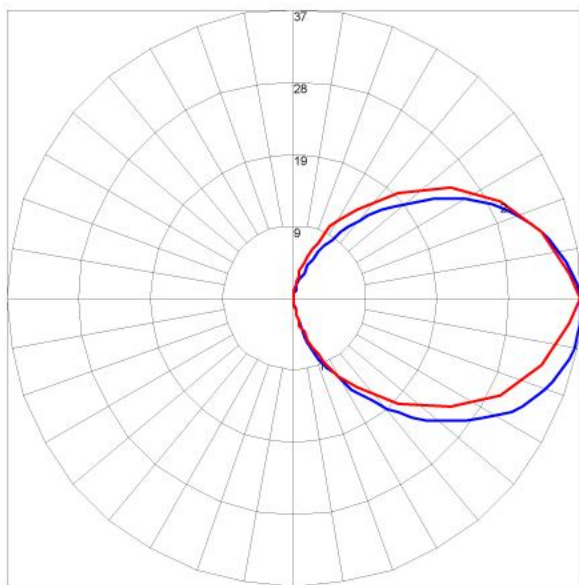

LUMUX

Date :

Project :

Type:

Agency :

Distributor :

ORDERING GUIDE:

SL1000-13"

11 watt

LED-Color

LED-CW 4000K
400 Lumen

Voltage

120/277

Finish

Stainless Steel

Option

Dimmable Driver

SL1000-20"

20 watt

LED-Color

LED-CW 4000K
852 Lumen

Voltage

120/277

Finish

Stainless Steel

Option

Dimmable Driver

*** LED has integral driver @ 120/ 277 volt.
The driver is non-dimmable. You could request dimmable driver as an option**

Lumux - SL1000

Light Distribution and ....

For SL1000-13SS
and SL1000-20SS

**Concrete Pour Box (CPX) for SL1000-13SS
and SL1000-20SS.**

Lumux reserves the right to modify the above details to reflect changes in the cost of materials and/or design without prior notice.

Lumux Lighting Inc

877-895-5552

Rev :D

**Drawing Number
SL1000**