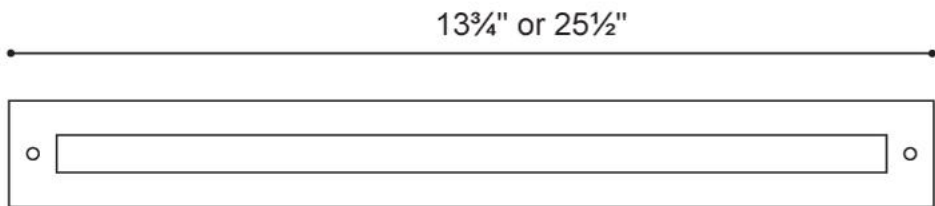

LUMUX

Project : Type:

Agency :

Distributor :

Description :

Recessed stainless steel grade 316 LED illuminated step light. These units could be specified for indoor or outdoor application in 13.0' or 20.0" length. Unit is provided with its own Rough-in box for ease of installation. Body is constructed from extruded aluminum with its low copper aluminum die cast with grade 316 stainless steel cover. The Rough-in box could be shipped in advance of the units' installation for any pre-concrete pour project. Designed for illumining of steps, stairs, ramps, aisles and any application where the slim design of the fixture and the longevity of its LED light source might be a factor. Stainless steel hardware. Tempered frosty flush glass. Unit is silicon gasketed for weather tight application. ETL listed for wet location. IP65 rated for wet location.

SPECIFICATION:

Housing : Grade 316 stainless steel cover.
Vandal resistance stainless steel screws.
Silicon gasketed for weather tight operation.

Diffuser : Frosty glass.

Electrical : Voltage : 120/277
Lamp: CREE LED
Driver : Non-dimmable

Installation:
Aluminum Rough-in box is provided with each unit.
Please refer to the drawings in the back.

DIMENSIONS:

SL1000-13SS 13³/₄"
SL1000-20SS 25¹/₂"

Lumux - SL1000-13SS, SL1000-20SS

Lumux reserves the right to modify the above details to reflect changes in the cost of materials and/or design without prior notice.