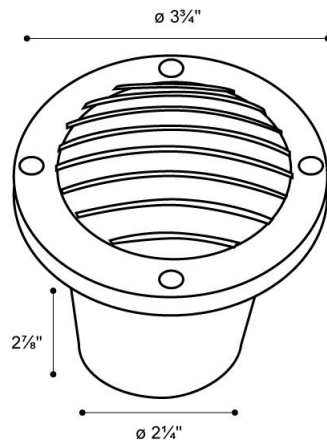

Date :

Project :

Type:

Agency :

Distributor :

Description :

Brass housing and trim recessed low level step light. Gasketed for weather tight operation. Frosty glass diffuser with Brass screws. ETL listed for wet location. IP65 rated.

SPECIFICATION:

Housing : Brass. Silicon gasketed for weather tight operation.

Diffuser : Frosty glass.

Electrical : Voltage : 120 / 277.
Lamp: 3 Watt CREE LED 80 Lumen @ 4000K

Installation:

Unit is provided with its polymers Rough-in box. The Rough-in box dimensions are : 4.0" x 5 1/4" (Depth x Diameter)

Driver : 120/277 input voltage

DIMENSIONS:

Lumux - SLB233

Lumux reserves the right to modify the above details to reflect changes in the cost of materials and/or design without prior notice.

Lumux Lighting Inc	877-895-5552	Rev : A	Drawing Number SLB233
--------------------	--------------	---------	--------------------------