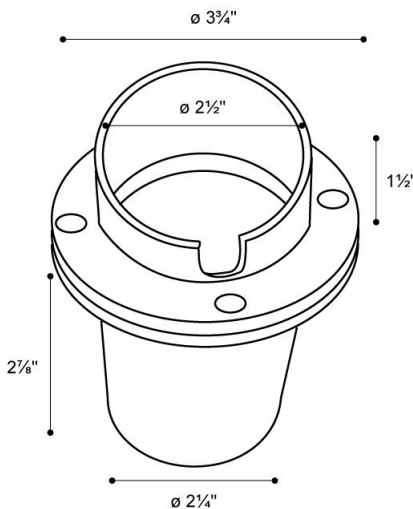

LUMUX

Date :

Project :

Type:

Agency :

Distributor :

Description :

Brass housing and trim recessed low level step light. Gasketed for weather tight operation. Frosty glass diffuser with Brass screws. ETL listed for wet location. IP65 rated.

SPECIFICATION:

Housing : Brass. Silicon gasketed for weather tight operation.

Diffuser : Frosty glass.

Electrical : Voltage : 120 / 277.
Lamp: 3 Watt CREE LED 80 Lumen @ 4000K

Installation:

Unit is provided with its polymers Rough-in box. The Rough-in box dimensions are : 4.0" x 5 1/4" (Depth x Diameter)

Driver : 120/277 input voltage

DIMENSIONS:

Lumux - SLB255

Lumux reserves the right to modify the above details to reflect changes in the cost of materials and/or design without prior notice.

Lumux Lighting Inc	877-895-5552	Rev : A	Drawing Number SLB255
--------------------	--------------	---------	--------------------------