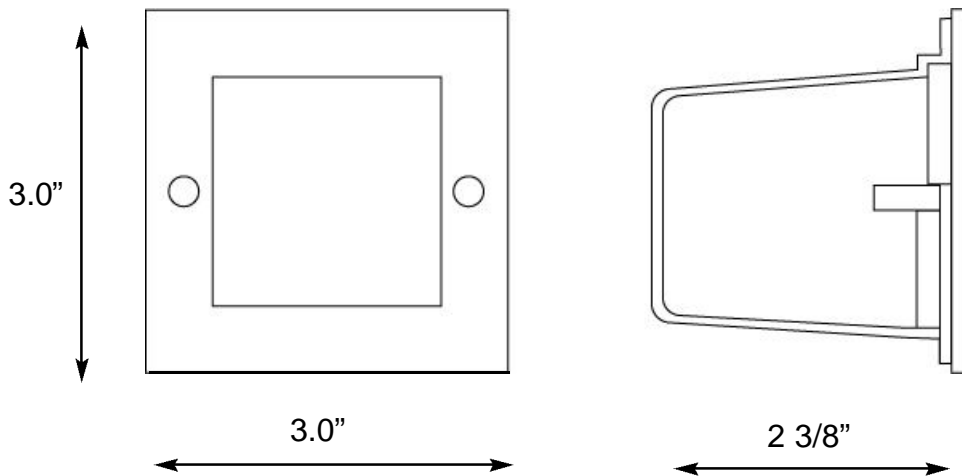

LUMUX

Date :

Project :

Type:

Agency :

Distributor :

Description : Fabricated from the highest grade of low copper aluminum die cast, with stainless steel screws and tempered frosty glass diffuser. Utilizing silicon O-ring gasket for weather tight operation. High corrosion resistance polyester powder coat finish. Specify these fixtures where low mounting heights illumination is required for steps, marking or tracing of aisles and pathways. Consists of a galvanized steel housing which is recommended for poured concrete construction as a "rough in" housing to form a barrier between the luminaire recessed housing and the concrete. ETL listed for wet locations. ADA compliant. Lamps supplied with luminaires. IP65

SPECIFICATION:

Housing : Low copper aluminum die cast.
Vandal resistance stainless steel screws.
Silicon gasketed for weather tight operation.

Diffuser : Frosty glass.

Electrical : Voltage : 120 or 277
Lamp: Incandescent G4, LED.
Socket : Mini Bi-pin
Ballast : Class P, Electronic Ballast
G4 uses 12 volt transformer (optional).

Installation: Unit comes with its own galvanized steel Rough-In box for dry wall or concrete pour installation. Opening Size : 3.0" x 3.0" x 4 5/8"

DIMENSIONS:

Lumux - SL410SS

Lumux reserves the right to modify the above details to reflect changes in the cost of materials and/or design without prior notice.