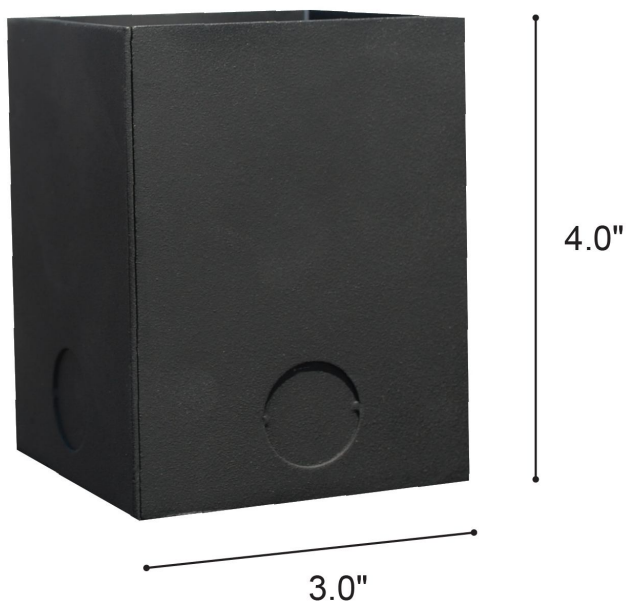

LUMUX

Date :

Project :

Type:

Agency :

Distributor :

ORDERING GUIDE:

SL410SS

/ **Type**

G4(12v)
LED

/ **Volt**

120
277

/ **Finish**

Stainless steel.

LED - 8 Pieces

SL410/LED-color/Voltage/

LED Driver is Integral

Wattage

1.3

Color

Cool White
Warm White
Red
Green
Blue
Amber

Temp

4000
3000

**LED driver is integral 120 or 277.
60 Lumen @ 4000K.**

Lumux - SL410SS

PROJECT NOTES:

Comments

Concrete Pour Box (CPX)

Lumux reserves the right to modify the above details to reflect changes in the cost of materials and/or design without prior notice.

Lumux Lighting Inc

877-895-5552

Rev : I Drawing Number

SL410SS