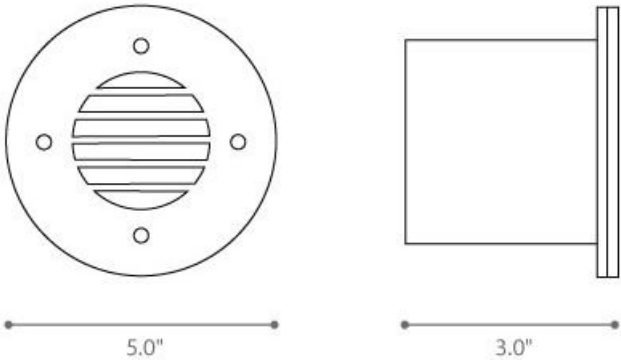

LUMUX

Project :	Type:
-----------	-------

Agency :

Distributor :

Description : These new in-ground series of step lights could augment your design with four different Grade 316 Stainless Steel grills. The body is construction from low copper aluminum dies cast with all stainless steel fasteners. Silicon gasket for weather tight application. ETL listed for wet location. 1/4" frosted glass diffuser. These series of step lights are rated IP65. Suitable for in-ground or on the wall application where low level lighting is required. Units could be specified with G4 low voltage or 3 watt LED lamping . All LED circuits are provided with their integral 110 Volt or 277 Volt drivers. Units are provided with polymer rough-in box for concrete pour application projects. Etl listed for wet location.

SPECIFICATION:

Housing : Low copper aluminum die cast.
Vandal resistance stainless steel screws.
Silicon gasketed for weather tight operation.

Diffuser : Frosty glass.

Electrical : Voltage : 120 / 277
Lamp: Incandescent G4, LED.
Socket : Mini Bi-pin
Ballast : Class P, Electronic Ballast for 120/12 conversion.

Installation: Unit comes with its own Polymer Rough-In box for dry wall or concrete pour installation. Opening Size : 4 1/8"x 4" (Diameter x Depth)

DIMENSIONS:

Lumux - SLR300RR

Lumux reserves the right to modify the above details to reflect changes in the cost of materials and/or design without prior notice.